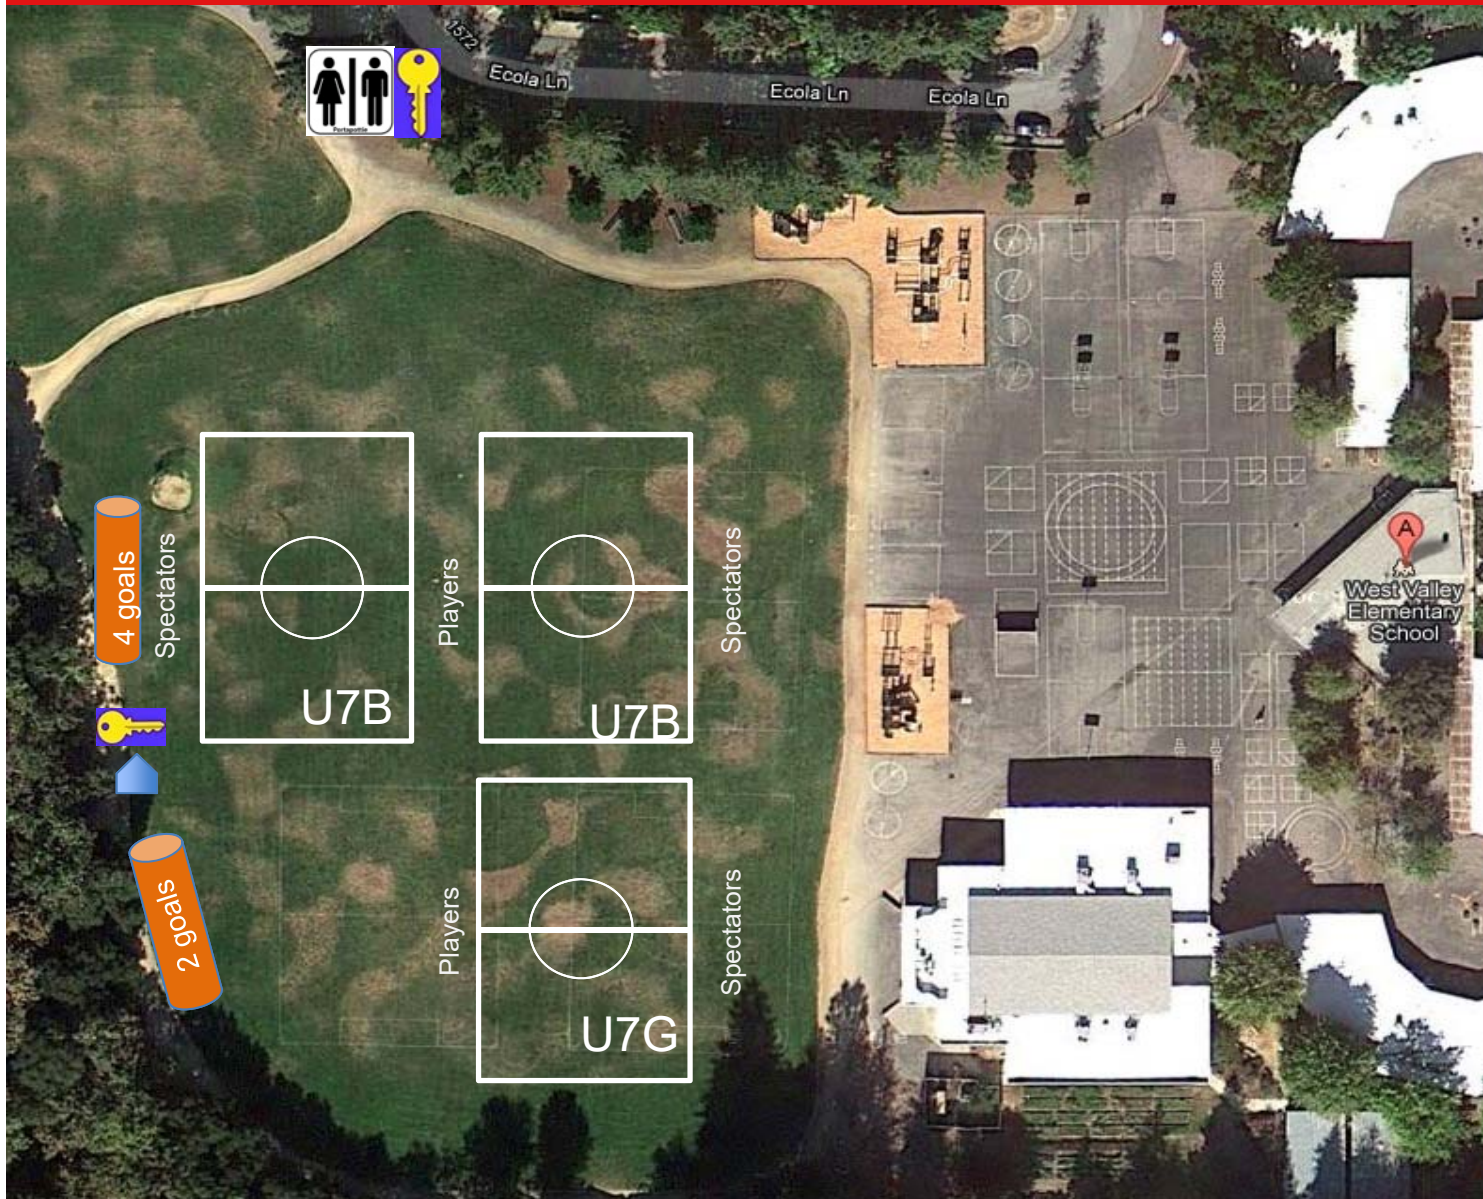

West Valley Elementary – 7U

Notes:

- There are 2 lockboxes with keys to the goals and portapottie. One lockbox is located on the fence on the back entrance on Barden Drive near the portapottie. (orange key) The second lockbox is located on the back fence between the tubes next to the shed. (red key) Return keys after you unlock portapottie and goals.
- When putting away goals, please leave paint carts and box of paint at the front of tube.
- Last teams of the day are responsible for putting away goals, locking tubes and portapottie, and making sure keys are returned to the lockboxes.