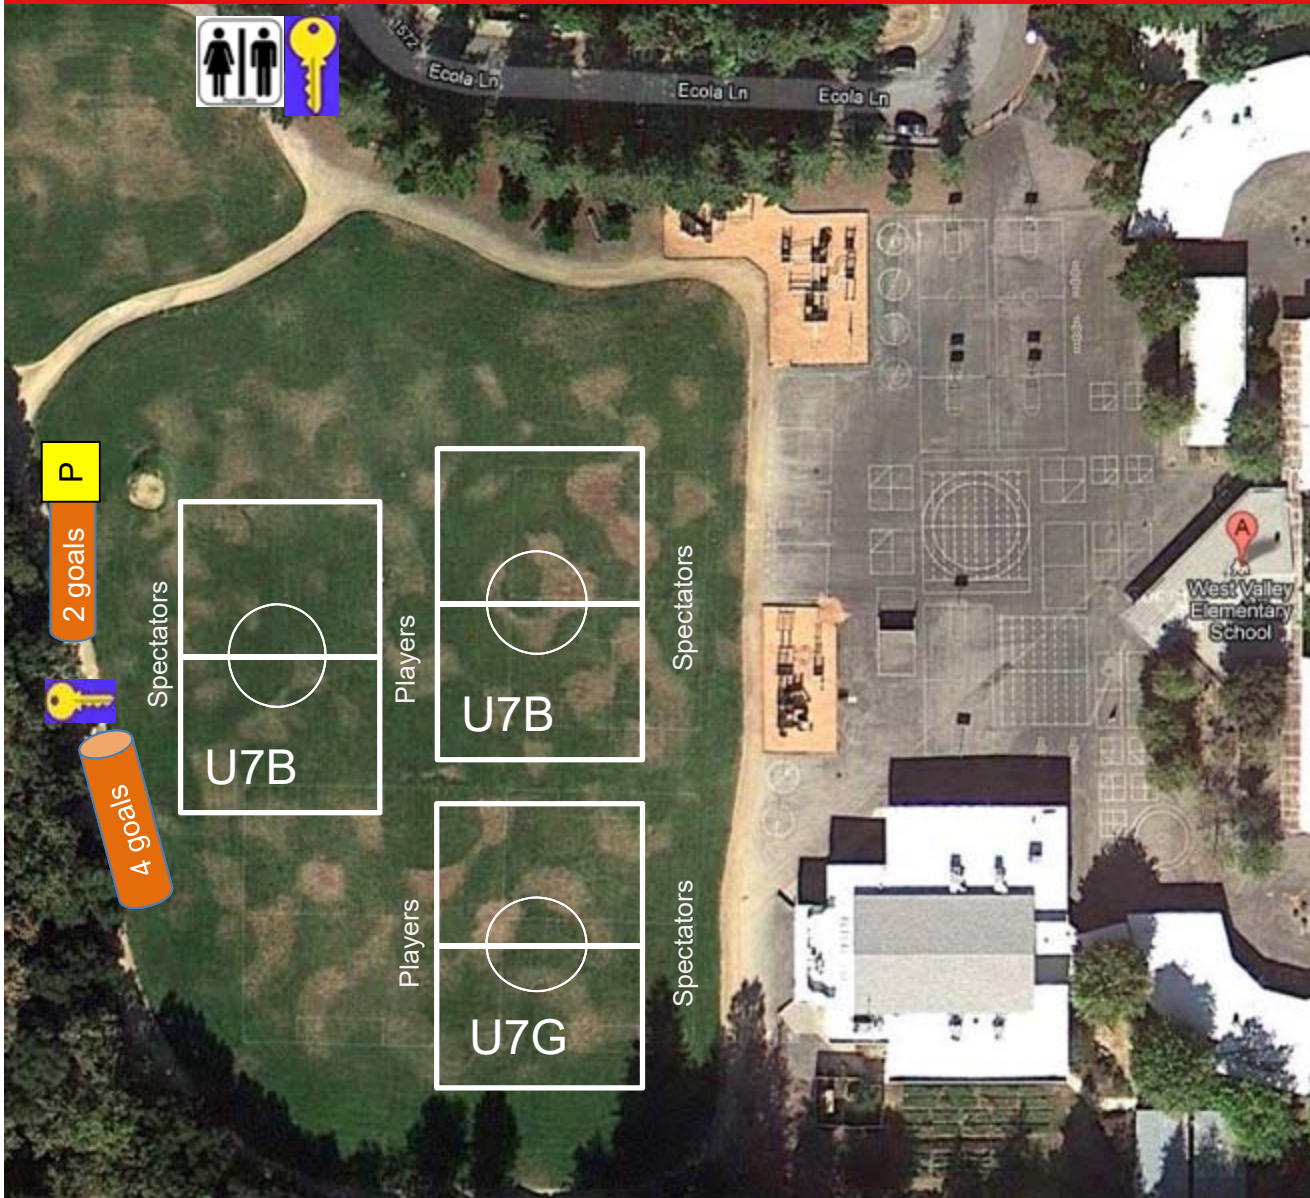

West Valley Elementary – 7U Fall '18

1635 Belleville Way, Sunnyvale

West Valley

Lockbox with key to the goals/paint in the black tubes is on the back fence between the black tubes next to the shed. There is also one lockbox by the portapottie. Keep 1 paint cart/paint in front of tube.

Striping equipment is located in the black tubes with the goals as marked. **P**

- 1 paint cart (2nd cart in the back of tube if you need it.
- 1 box of white paint