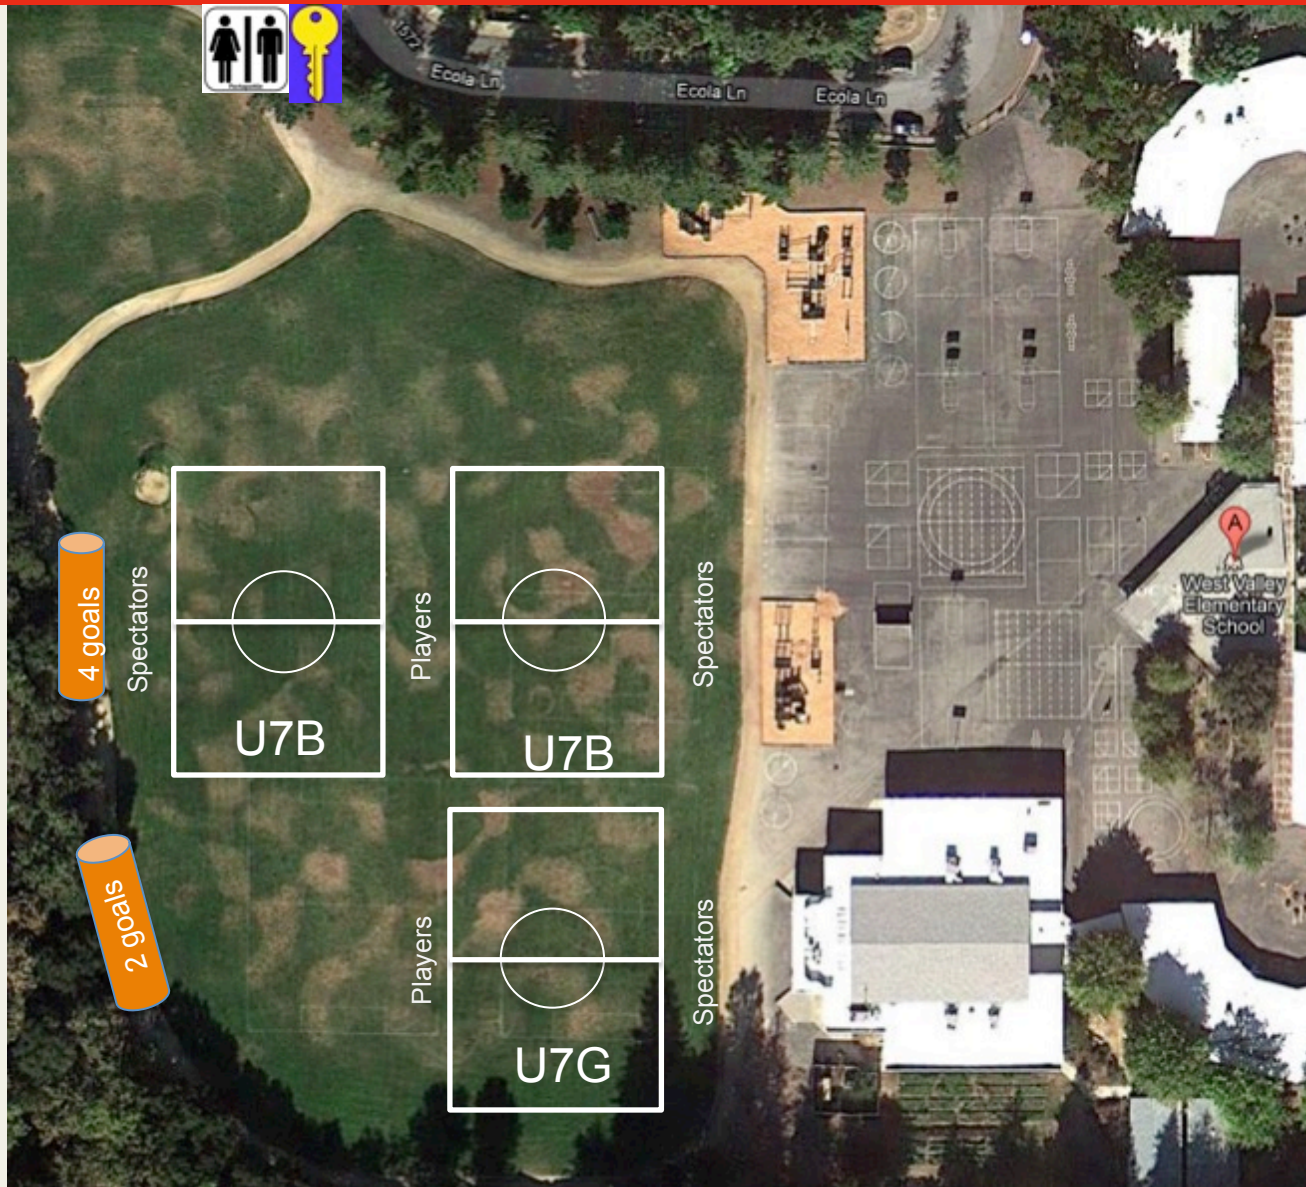

West Valley Elementary – 7U

Notes:

- Key to goals and Portapottie is located on fence on Barden Drive entrance near portapottie.
- When putting away goals, please leave paint cart and box of paint at the front of tube.
- Last teams need to lock goal tubes and portapottie and return key to lockbox.