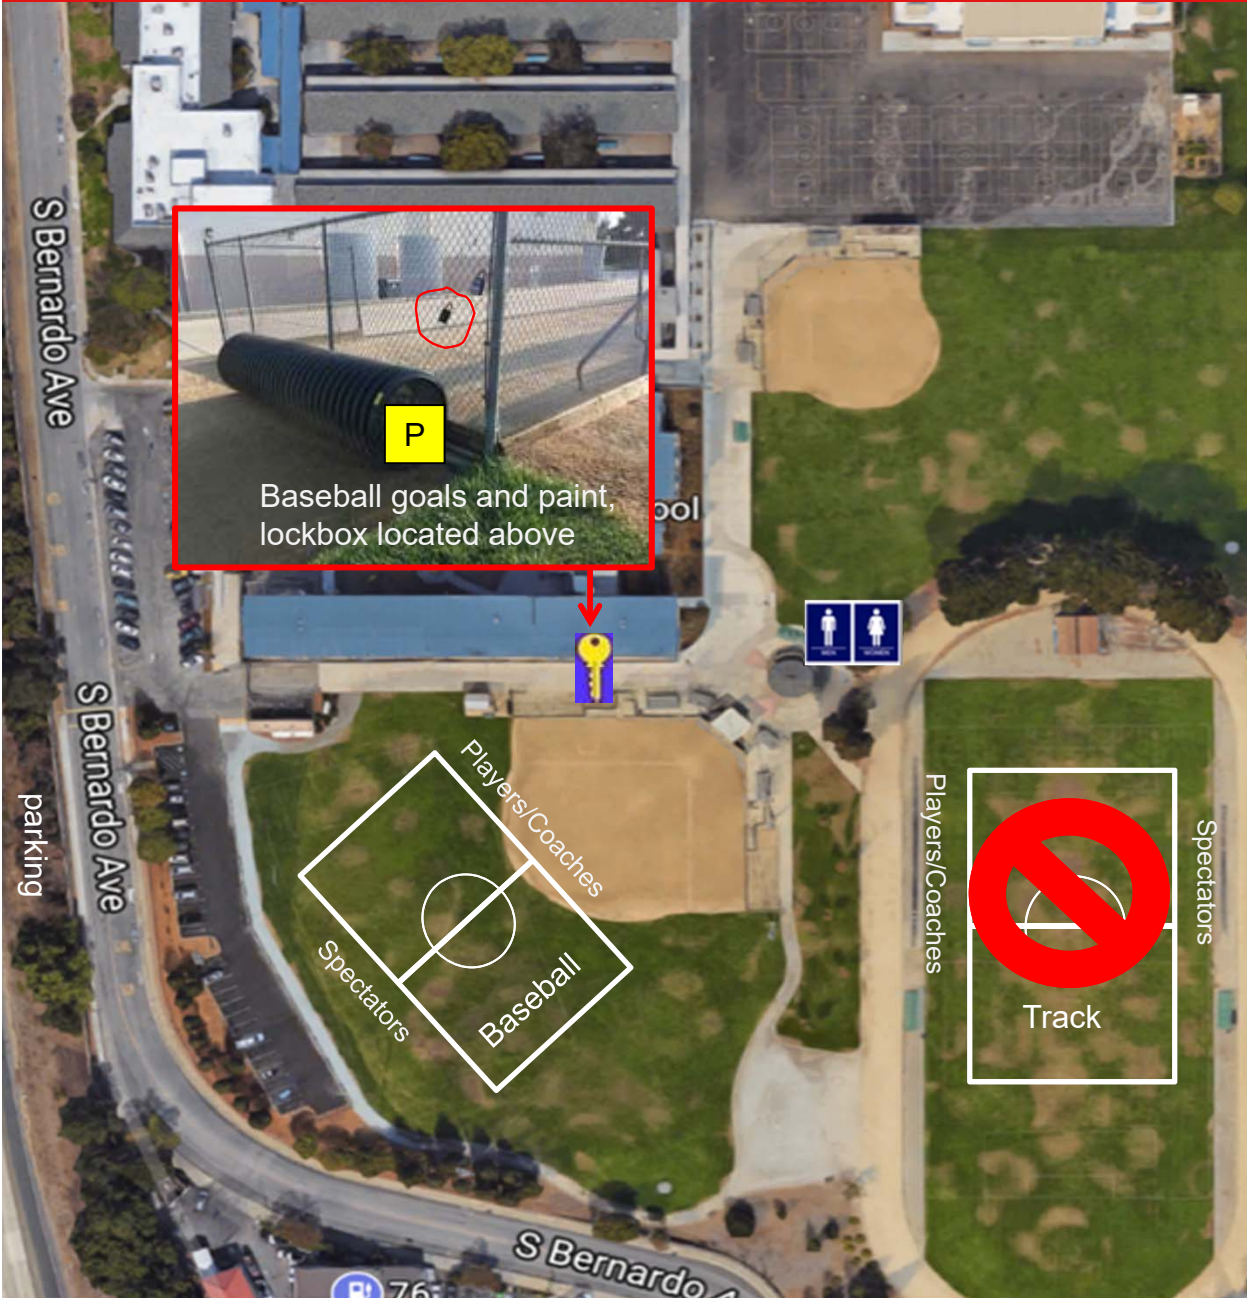

Cupertino Middle School 12U – Baseball Field

CMS Baseball Field

Lockbox for goals/paint is located on fence above black tube. Bathrooms are located in the corner. Keep paint equipment in front of tube.

Striping Equipment for field near baseball in black tube by baseball field: P

- 1 paint cart
- 1 box of paint

Layout

Includes penalty box, goal box, penalty spot, penalty arc and corner arcs.